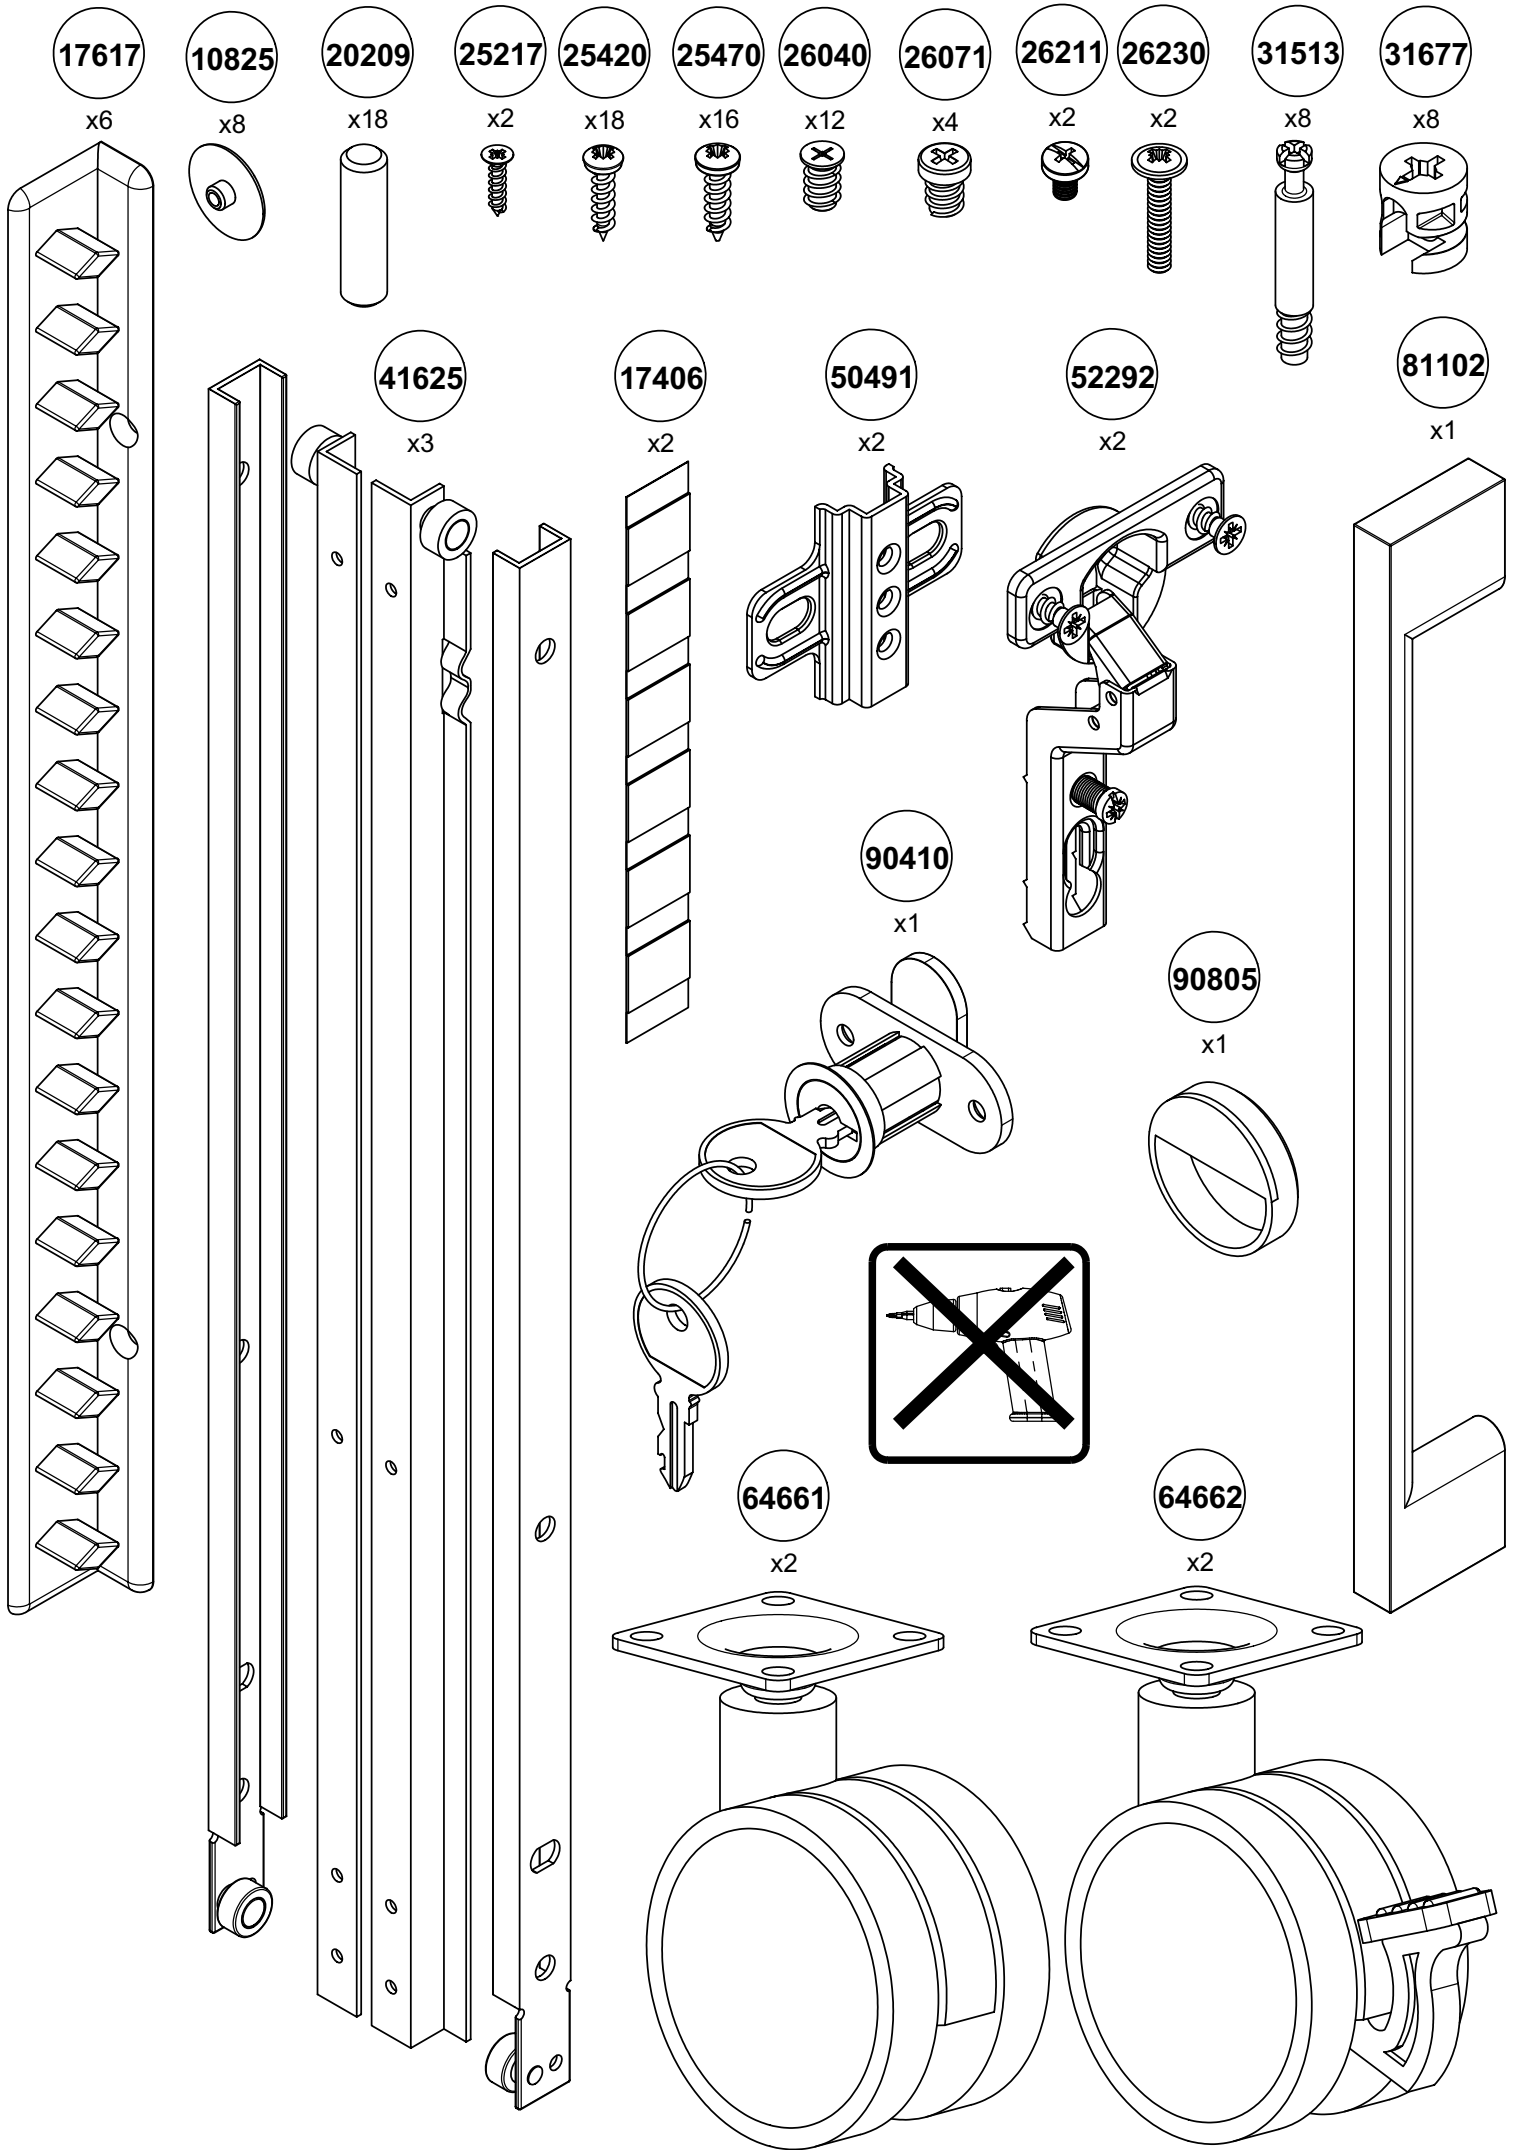

# 80417

TVILUM-SCANBIRK

Made in Denmark

© TVILUM-SCANBIRK, 02-11-2005

Egon Kristiansens Allé 2  
DK-8882 Faarvang, Denmark

7

8

9

10

11

12

13