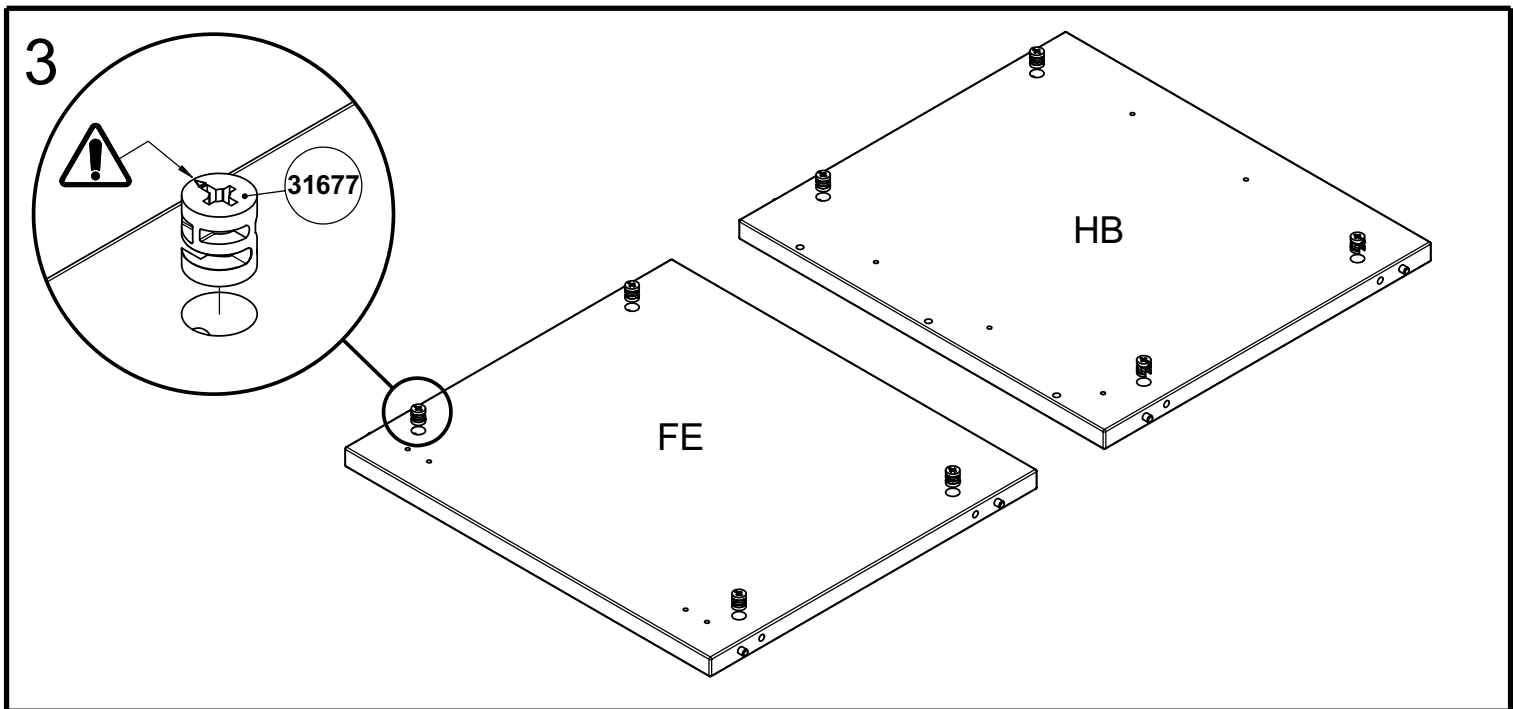

# 80417

TVILUM-SCANBIRK

Made in Denmark

© TVILUM-SCANBIRK, 02-11-2005

Egon Kristiansens Allé 2  
DK-8882 Faarvang, Denmark

7

8

9